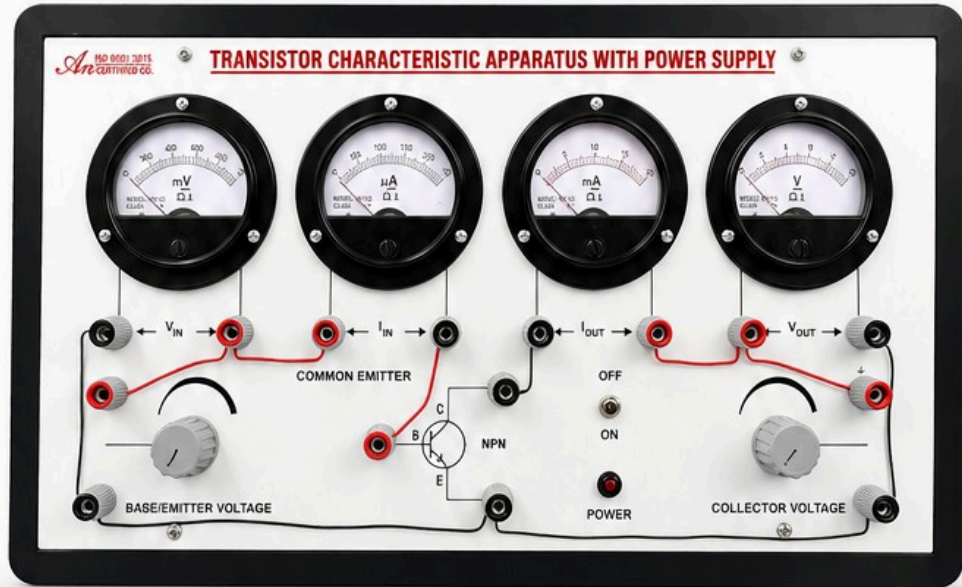

# TRANSISTOR CHARACTERISTIC APPARATUS

## WITH POWER SUPPLY

A comprehensive training system designed to study the input and output characteristics of NPN transistors with built-in DC power supply and precise metering.

### PRECISE MEASUREMENTS

High accuracy analog meters for accurate readings.

## SPECIFICATIONS

Product Name	Transistor Characteristic Apparatus with Power Supply
Transistor Type	NPN (Fixed)
Study	Input & Output Characteristics
Meters	1 x mV, 1 x $\mu$ A, 1 x mA, 1 x V (Analog)
Base/Emitter Voltage	0 – 10 V DC (Variable)
Collector Voltage	0 – 20 V DC (Variable)
Input Current ( $I_{IN}$ )	0 – 200 $\mu$ A DC
Output Current ( $I_{OUT}$ )	0 – 20 mA DC
Power Supply	230V AC, 50Hz (Built-in)
Dimensions (mm)	Approx. 450 (W) x 250 (H) x 120 (D)
Weight	Approx. 3.5 – 4.0 kg
Application	Electronics Laboratories, Colleges, Training Institutes & R&D